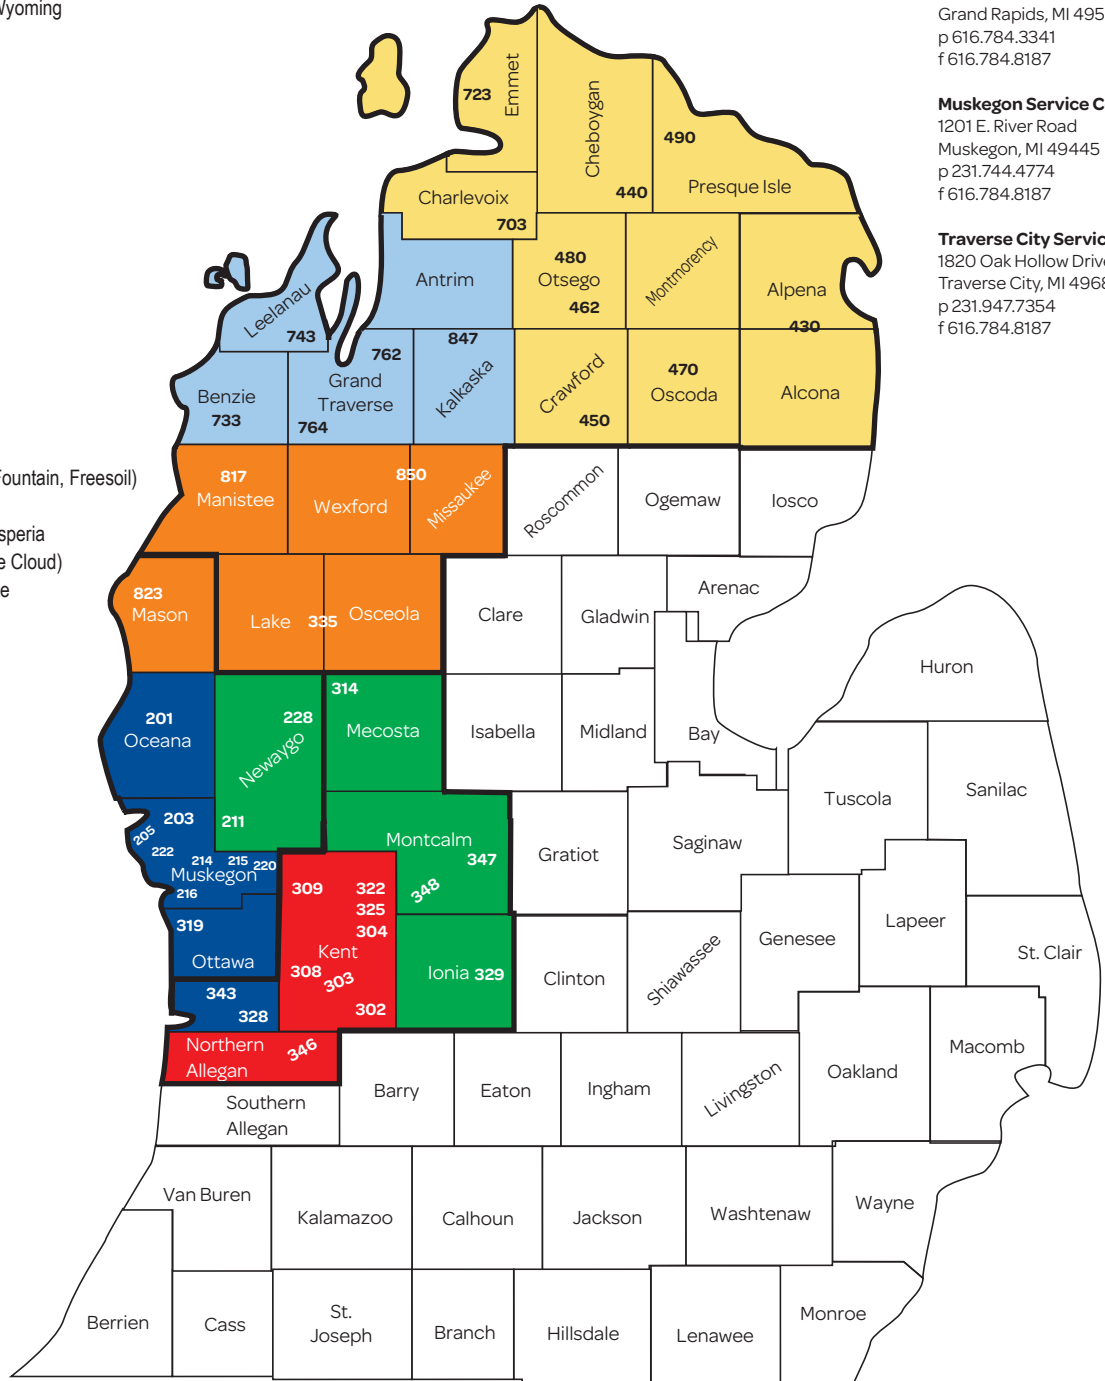

### Grand Rapids:

- 329 - Ionia - Portland/ Tricities/ Lakewood/ Grand River
- 314 - Mescota --- Big Rapids/ Chippewa Hills/ Morley/ Standwood
- 303 - Riverbend --- Hudsonville/ Allendale/ Wyoming
- 308 - EBO - West/ North Park
- 309 - CKC/ North Park
- 328 - Zeeland
- 322 - Rockford/ North Kent
- 343 - Holland
- 347 - Greater Montcalm
- 348 - Belding/ Greenville/ Five Cities
- 302 - Cherry Valley/ Kentwood
- 304 - Flat River
- 346 - Byron Center/ Rabbit Run
- 325 - Forest Hills

### Muskegon:

- 201 - Oceana
- 222 - Muskegon Metro -- West Muskegon
- 203 - White Lake (Montague, Whitehall)
- 823 - Mason (Ludington, Scottville, Custer, Fountain, Freesoil)
- 205 - Reeths Puffer/ North Muskegon
- 211 - Three Corners --- Fremont/ Holton/ Hesperia
- 228 - East Newaygo (Grant, Newaygo, White Cloud)
- 319 - Shoreline --- Grand Haven/ Spring Lake
- 214 - Orchard View
- 215 - Oakridge
- 216 - The Lakes --- Norton Shores/ Fruitport
- 220 - Ravenna

### Traverse City:

- 440 - Cheboygan
- 470 - Oscoda
- 462 - Lewiston/ Johannesburg
- 480 - Ostsego
- 703 - Charlevoix
- 723 - Emmet
- 335 - Osceola/Lake
- 733 - Benzie
- 743 - Leelanau
- 762 - Grand Traverse East
- 764 - Grand Traverse West
- 817 - Manistee
- 850 - Wexford/ Missaukee
- 847 - Kalkaska/ Antrim
- 490 - Rogers City/ Onaway
- 430 - Alpena/ Montmorency/ Alcona
- 450 - Crawford

## Legend

- |  |   |   |   |   |   |
|--|---|---|---|---|---|
| Region 1   | Region 2  | Region 3  | Region 4  | Region 5  | Region 6  |
|  |  |  |  |  |  |