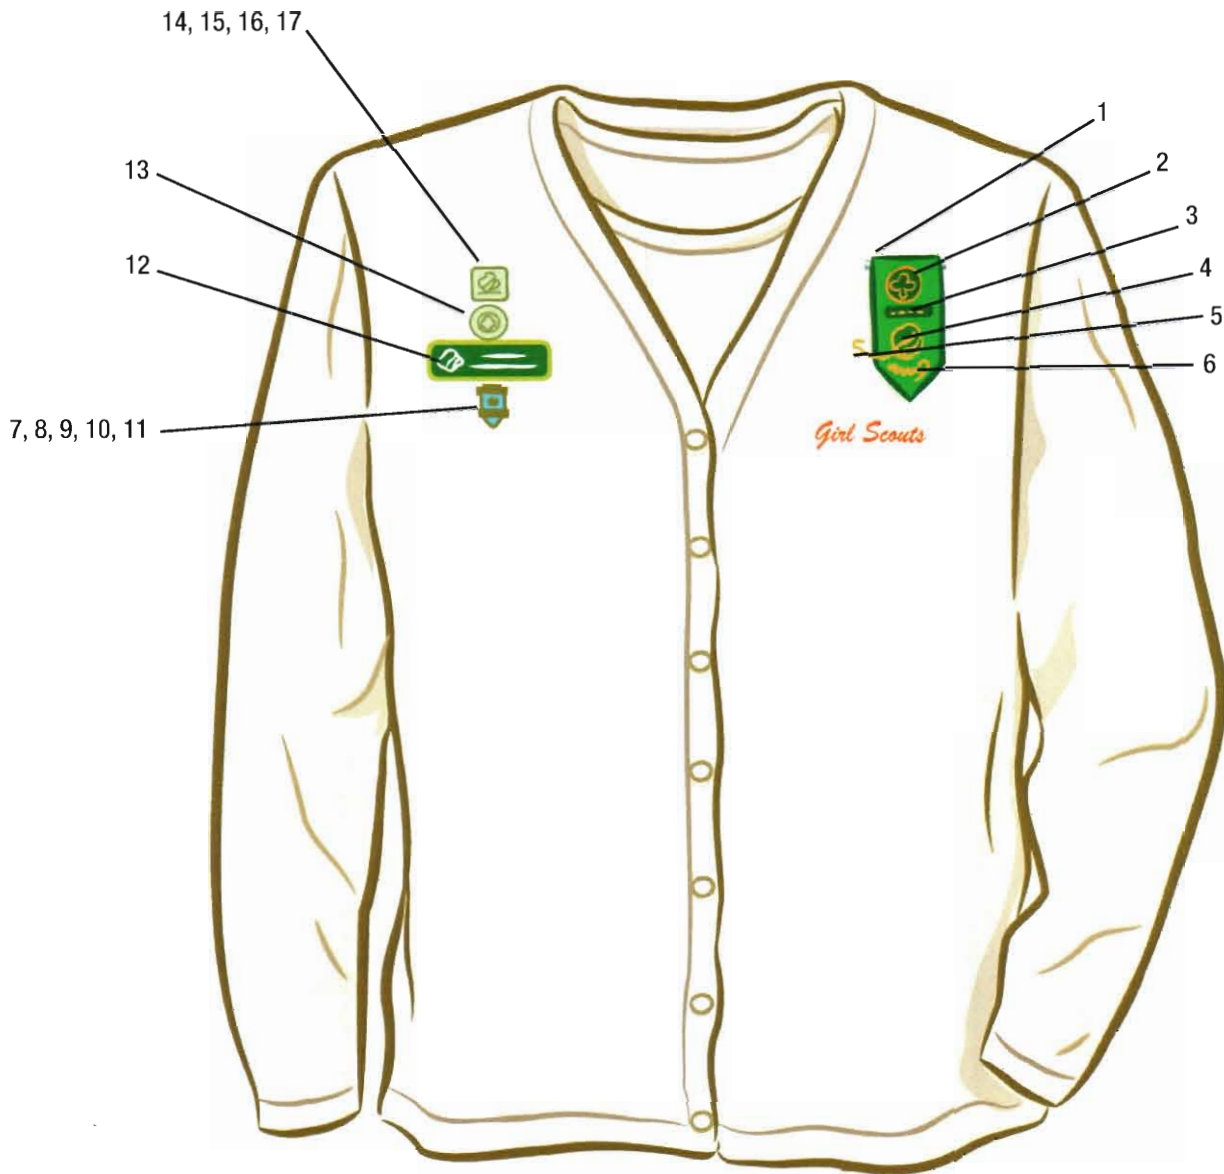

Girl Scout Adult

- | | |
|---|-------------------------------------|
| 1. Adult Insignia Tab | 9. Years of Service Pin |
| 2. World Trefoil Pin | 10. Outstanding Volunteer Award Pin |
| 3. Adult Position Pin | 11. Outstanding Leader Award Pin |
| 4. Girl Scout Pin (contemporary or traditional) | 12. Personalized ID Pin |
| 5. Membership Numeral Guard | 13. Lifetime Membership Pin |
| 6. Campus Girl Scout Guard | 14. Appreciation Pin |
| 7. Girl Scout Gold Award | 15. Thanks Badge |
| 8. Bridge to Adult Girl Scouts Award | 16. Thanks Badge II |
| | 17. Honor Pin |

Note: If an adult has received more than one special recognition (e.g., Appreciation pin), the last one received is generally the one worn on the uniform.