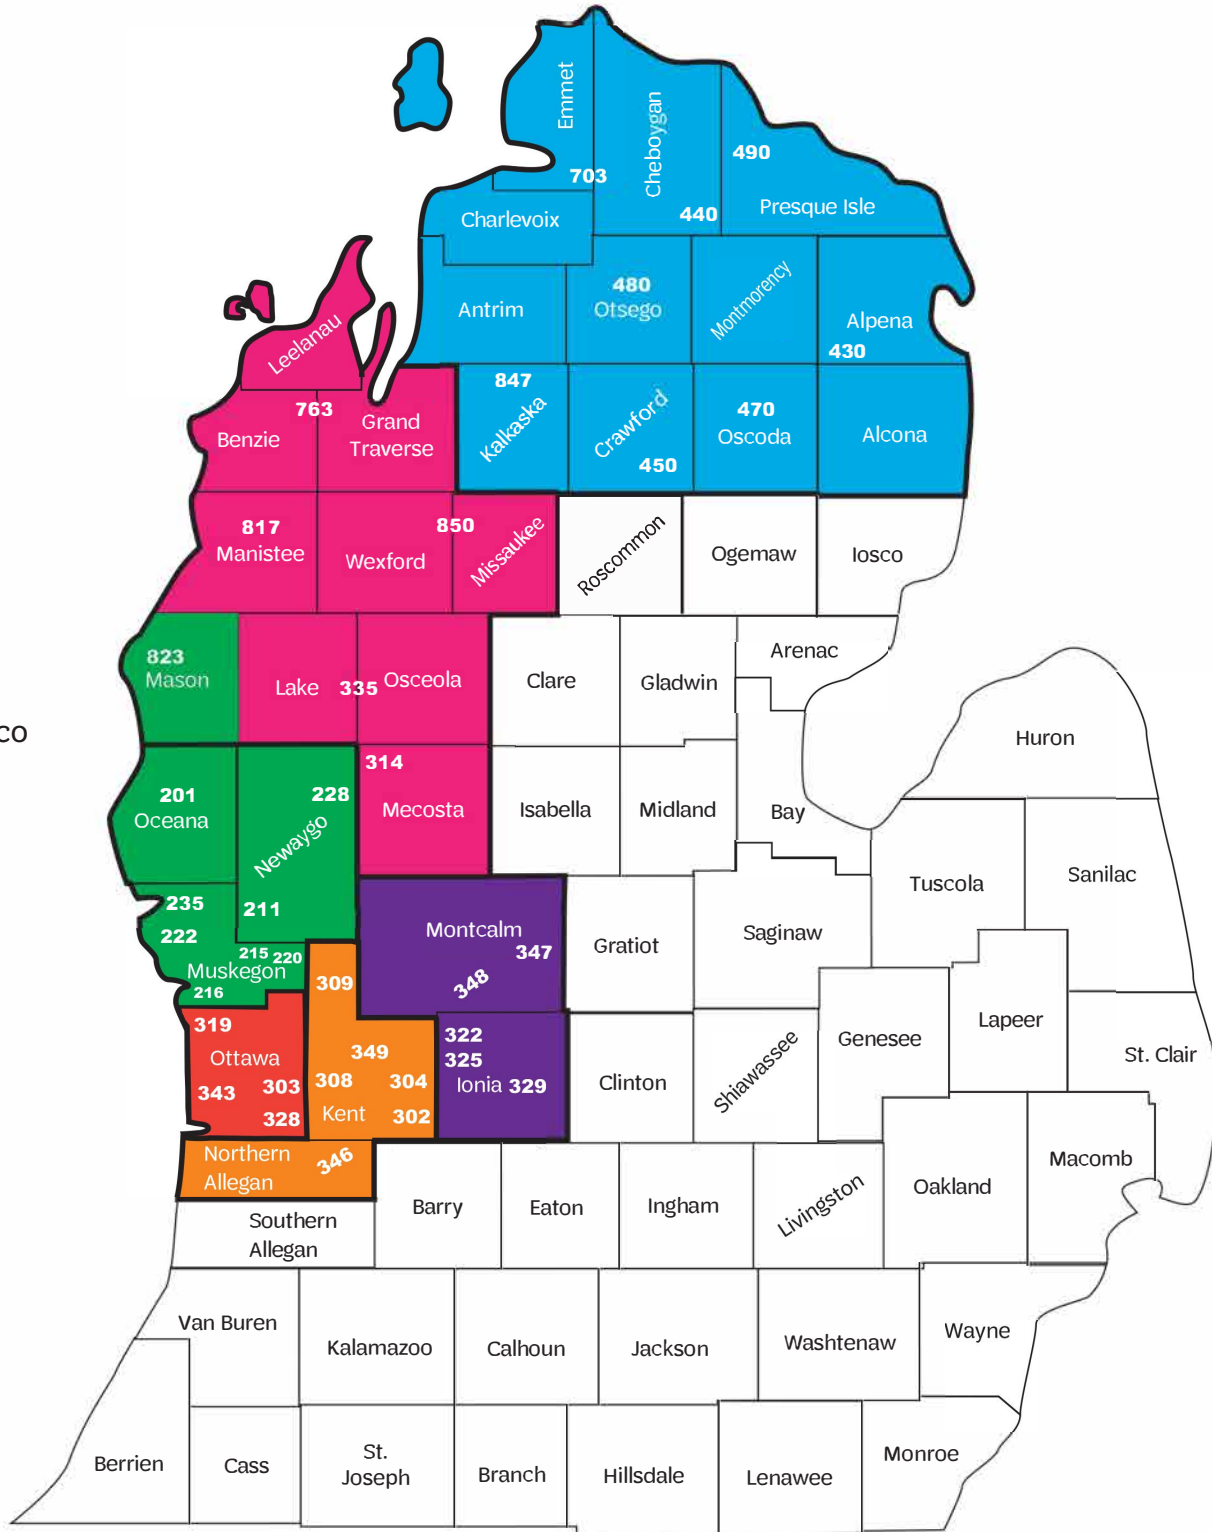

Council Jurisdiction Map

Recruiter

- Judy Kronoka
- Laine Smid
- Lauren McNabb
- Helen Sampson
- Tova Jones
- Deena Scianimanico

Grand Rapids Service Center
3275 Walker Ave. NW
Grand Rapids, MI 49544

Muskegon Service Center
1201 E. River Road
Muskegon, MI 49445