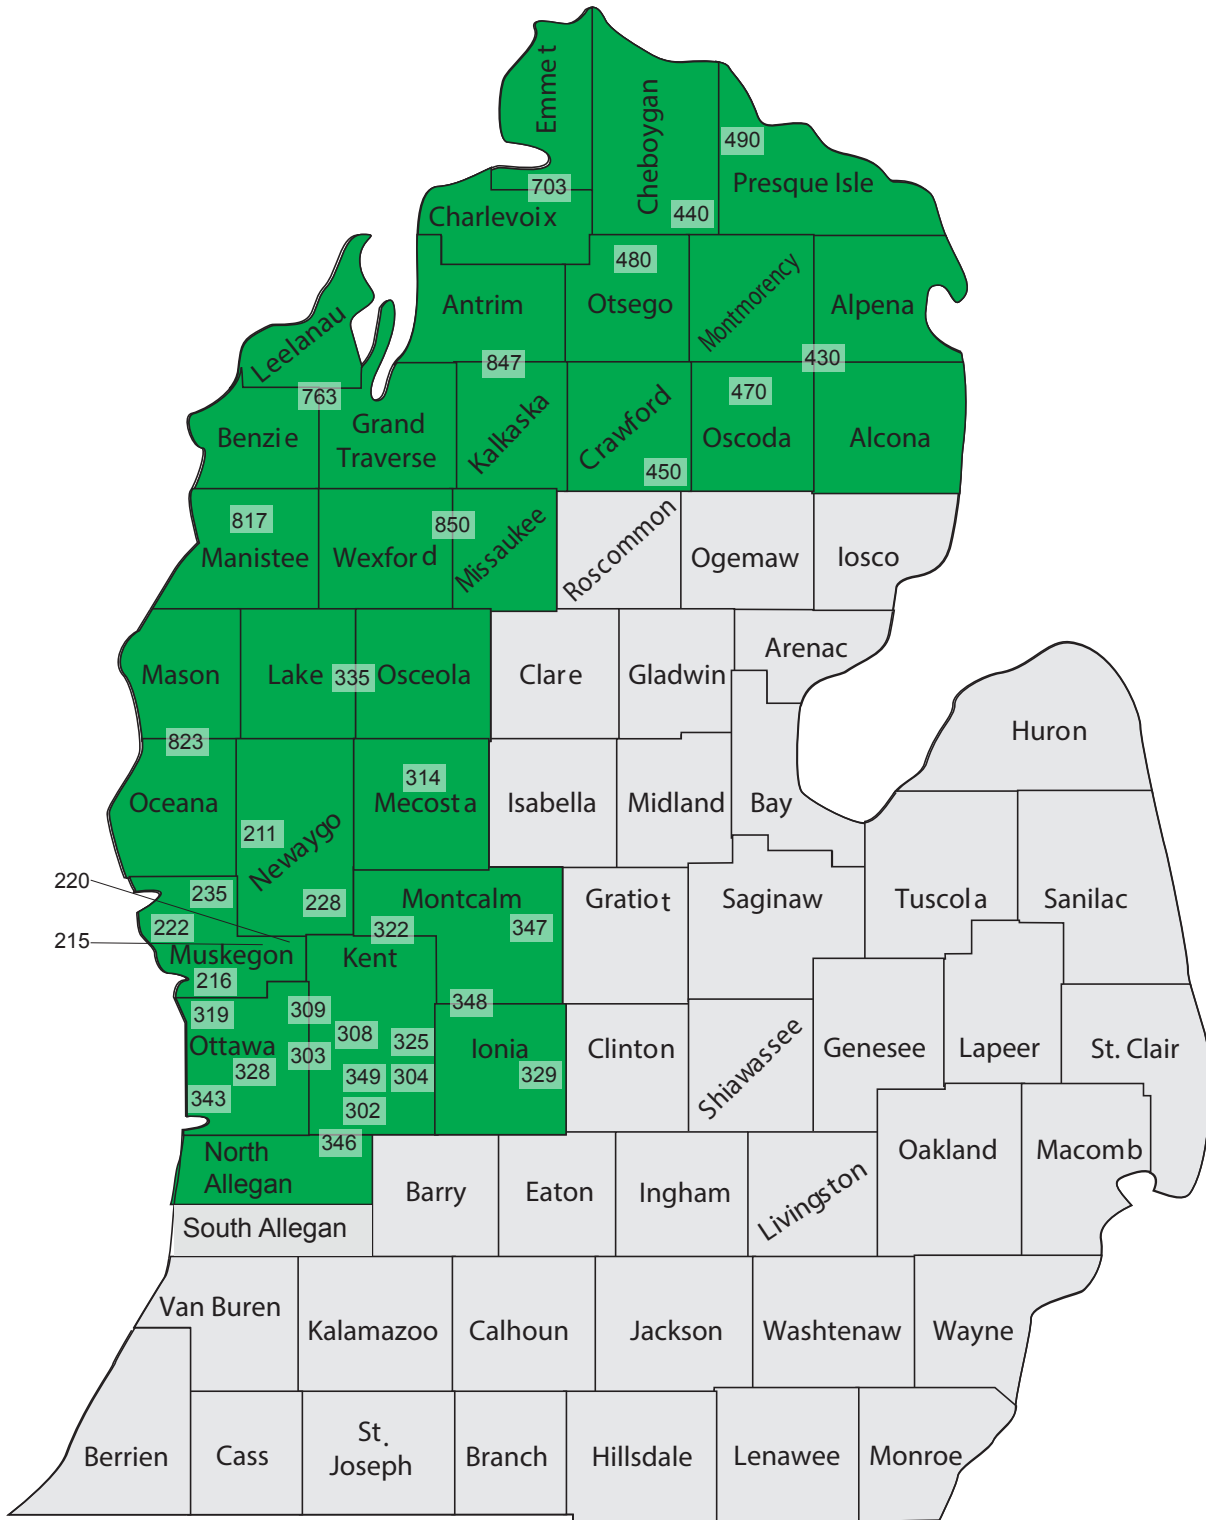

Council Jurisdiction Map

Grand Rapids Service Center
3275 Walker Ave. NW
Grand Rapids, MI 49544

Muskegon Service Center
1201 E. River Road
Muskegon, MI 49445

Traverse City Service Center
1820 Oak Hollow Drive
Traverse City, MI 49686